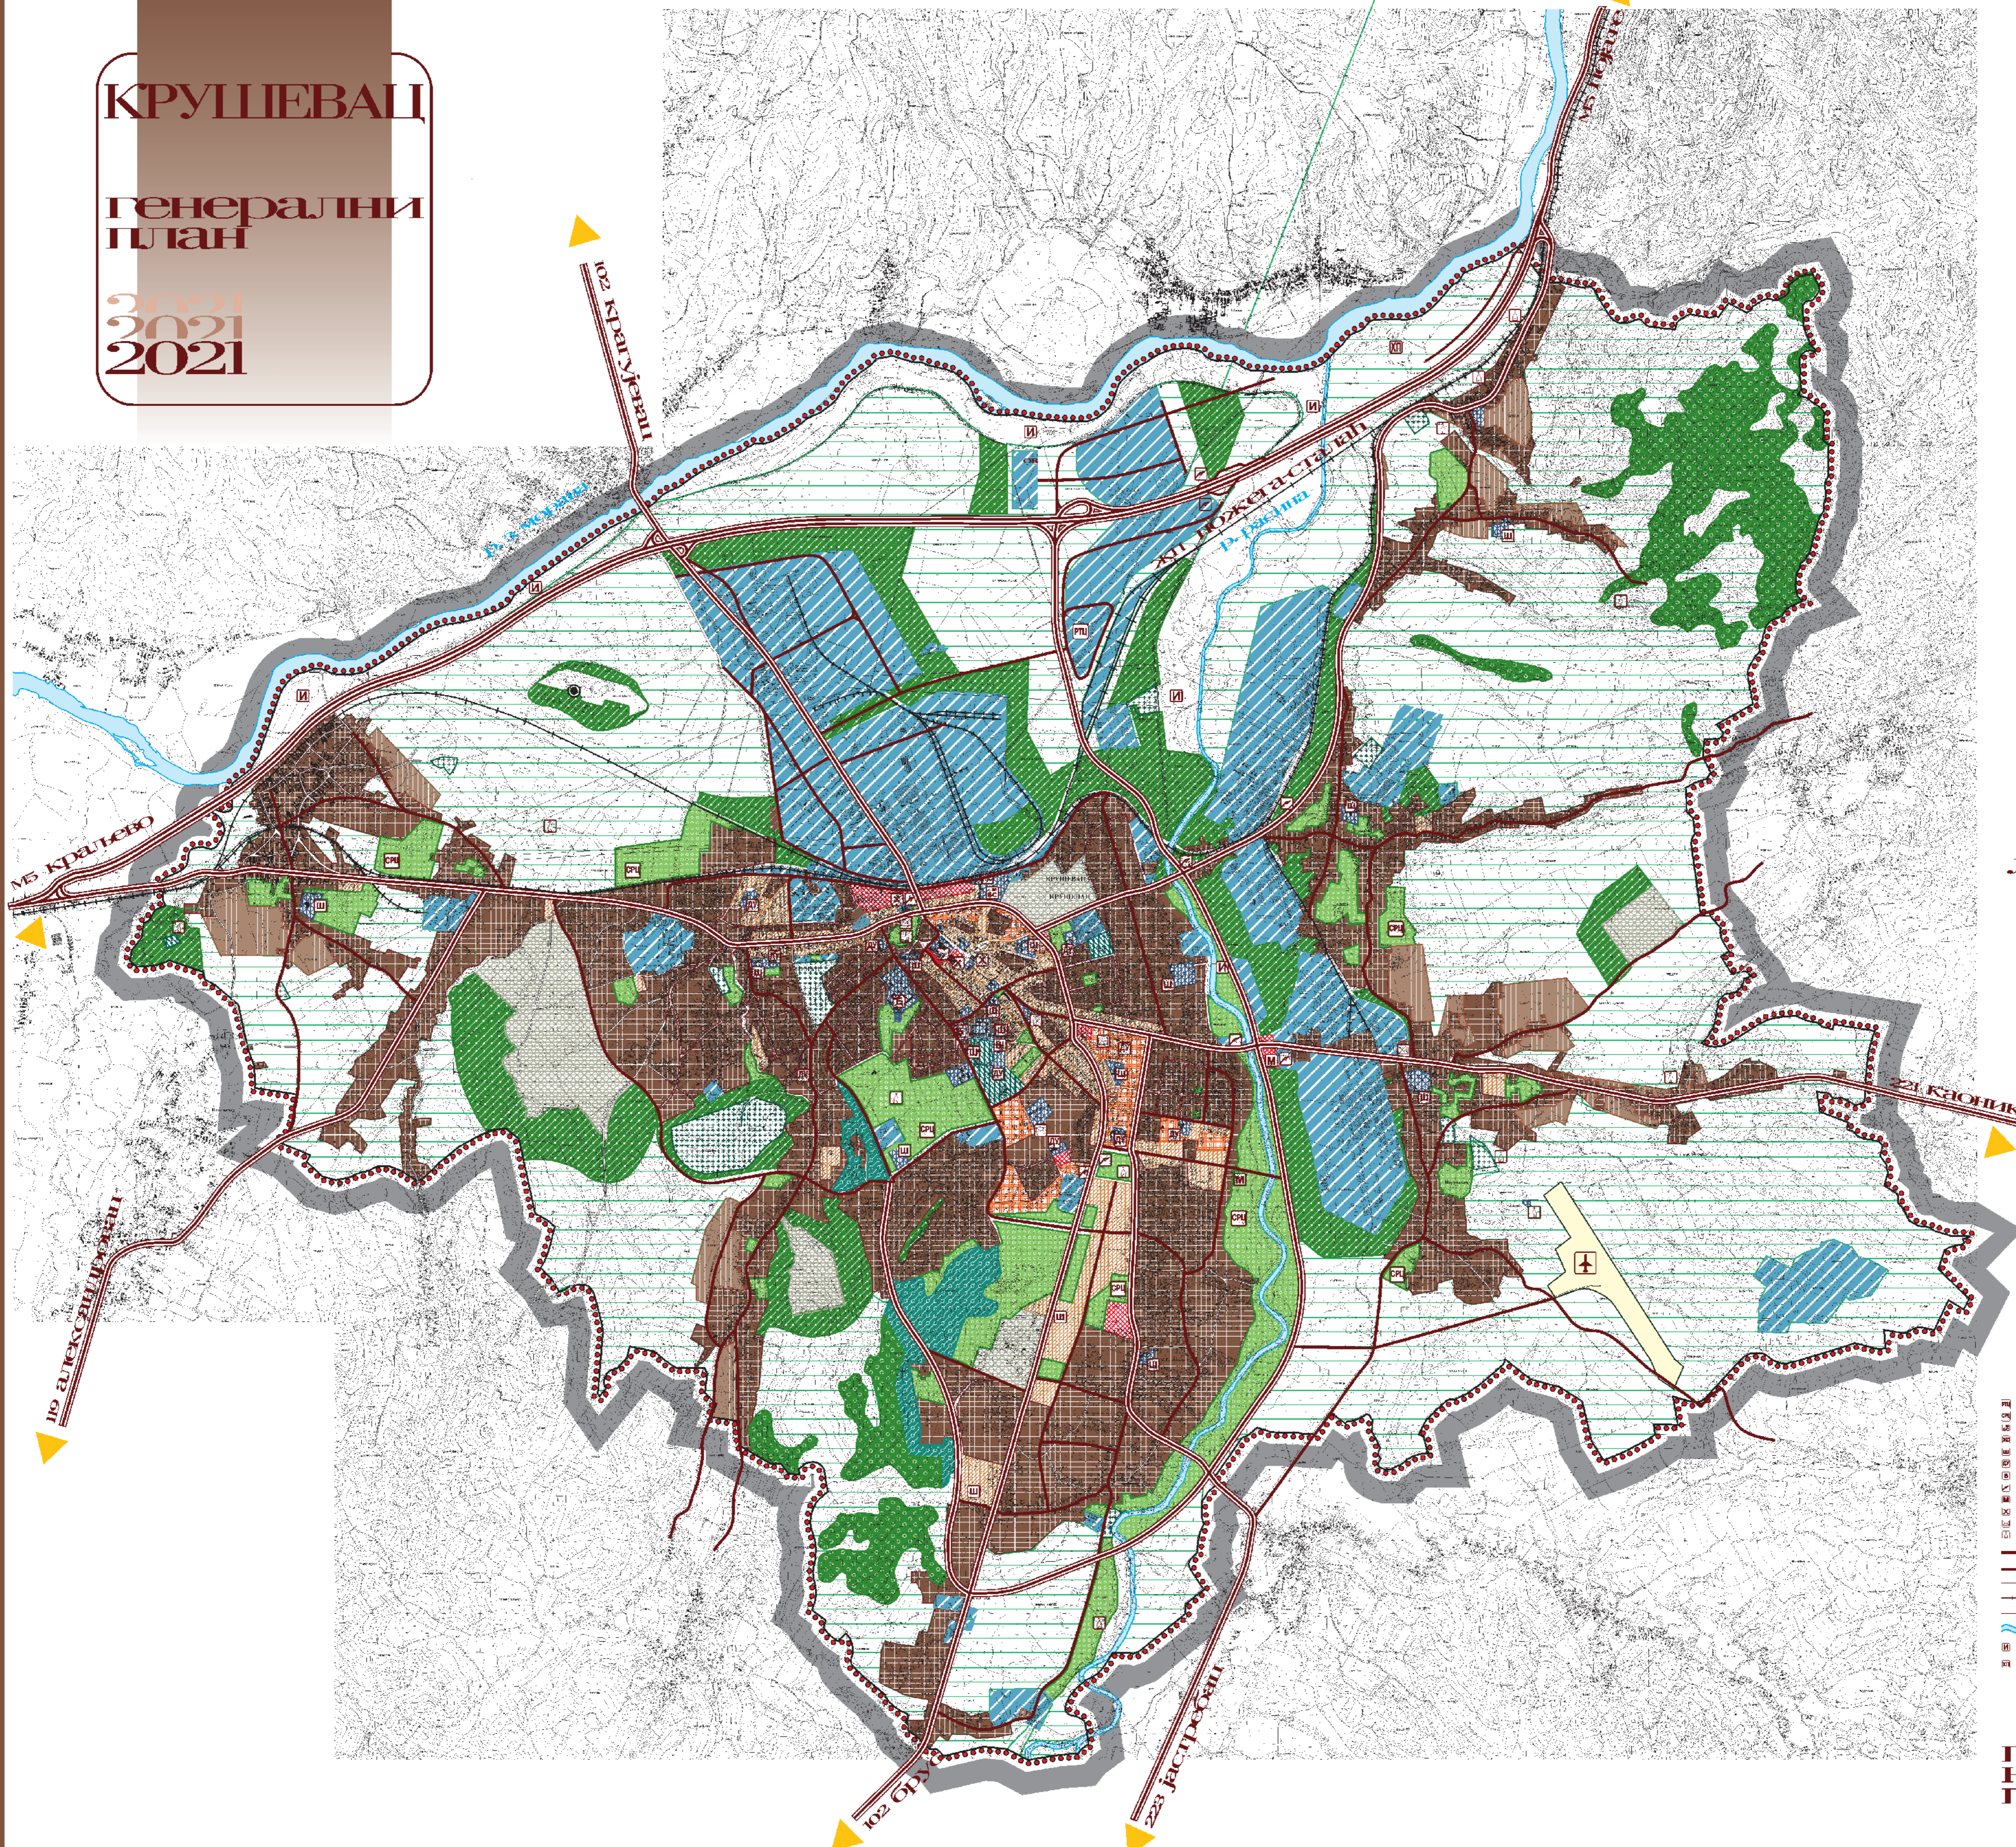

КРУШЕВАЦ

генерални план

2021
2021
2021

Three distinct symbols are arranged vertically:

- A logo featuring a stylized 'K' inside a circle.
- A compass rose with cardinal directions (S, J, Z, S) and a central point.
- The number '3' inside a rounded square frame.

ЛЕГЕНДА

ПЛАН
НАМЕНЕ
ПРОСТОРА

P 1:20 000